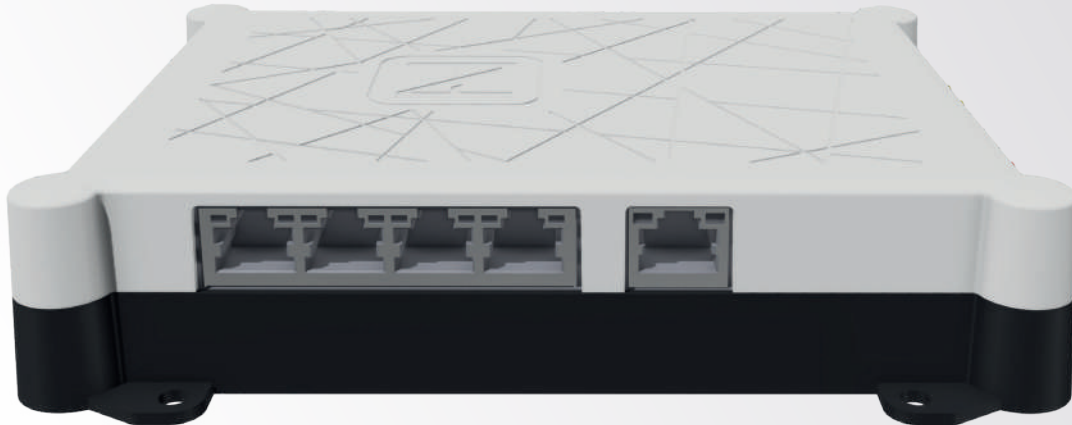

LAN Connection via Ethernet

Network Connections

With the integrated 4-way switch, each with 1Gbit/s, you connect devices such as smart TVs, webcams, games consoles, etc. directly to **CAMPERNET**. It is advantageous for applications that require particularly stable and fast connections such as gaming, trading and web meetings.

The Ethernet WAN port is used to feed in Internet via Ethernet cable, for example Starlink or satellite Internet.

Mistakes when installing and operating the **CAMPERNETs** can hardly be made. All connections are color and mechanically coded. The DC connection is protected against incorrect installation.