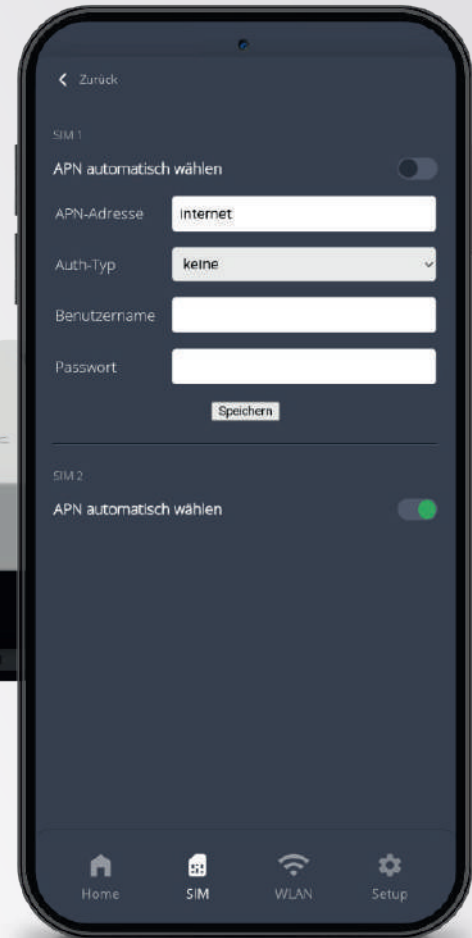

Easy Configuration of SIM cards

The **CAMPERNET** has two micro SIM card slots. Pressing your finger on the SIM card will eject it. The **CAMPERNET** signals with the status light whether the inserted SIM card has been successfully recognized.