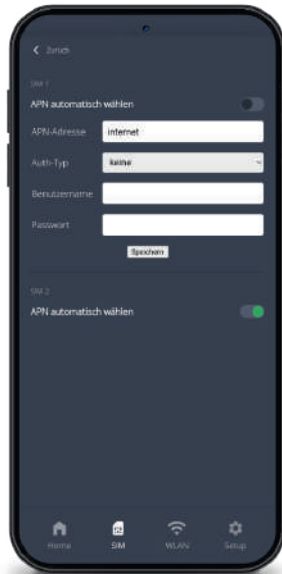

Easy Operation

Clear User Interface

Easily configure the **CAMPERNET** with the WebApp. Regardless of whether you want to change a SIM card or set up FreeWiFi, the **CAMPERNET** guides you intuitively to the Internet.

SIM Menu

Add the website to your smartphone's home screen. After that you are just one button press away from the **CAMPERNET**.