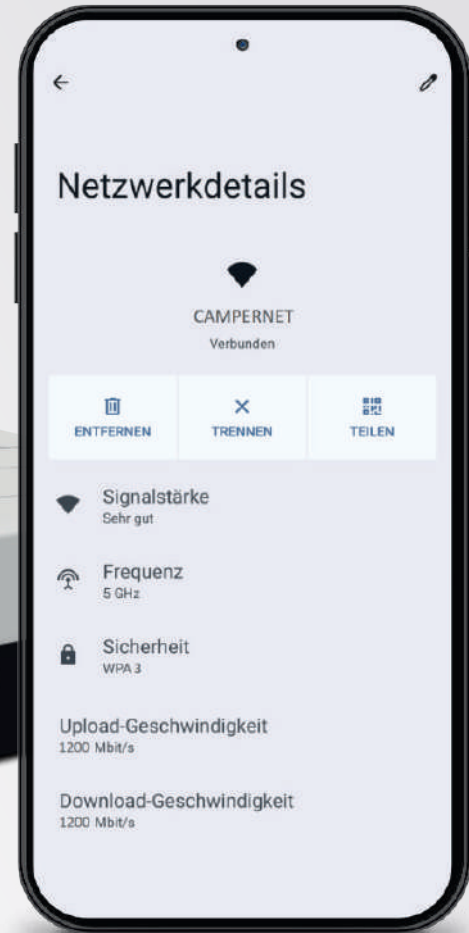

Fast WiFi

CAMPERNET offers you ultra-fast WiFi with WiFi6 technology. In automatic mode, our **CAMPERNET** connects to known WLANs automatically like your smartphone.