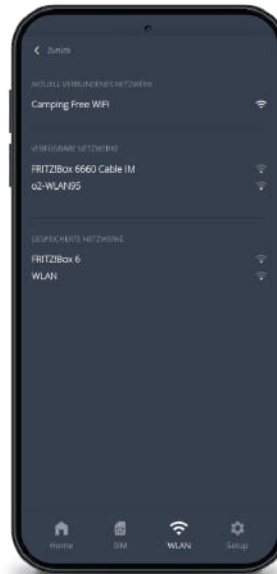

External WiFi