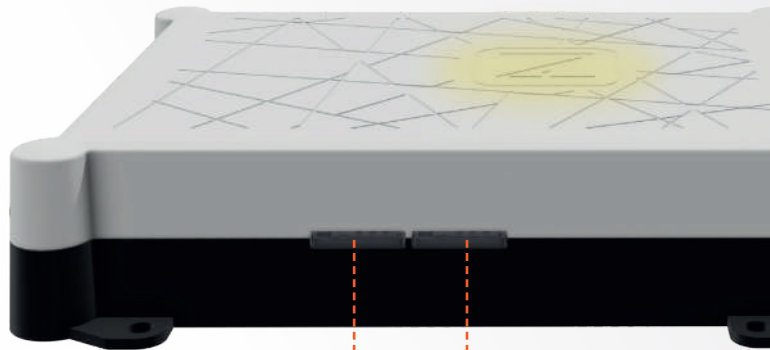

Easy Configuration of SIM cards

The **CAMPERNET** has two micro SIM card slots. Pressing your finger on the SIM card will eject it. The **CAMPERNET** signals with the status light whether the inserted SIM card has been successfully recognized.