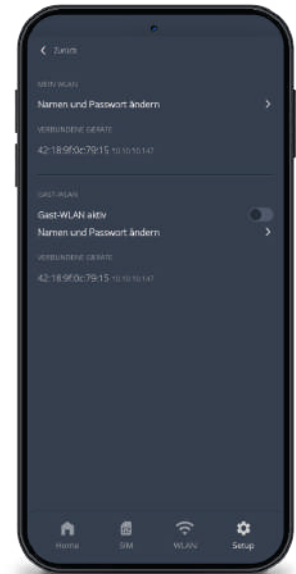

Router Settings

Add the website to your smartphone's home screen. After that you are just one button press away from the **CAMPERNET**.