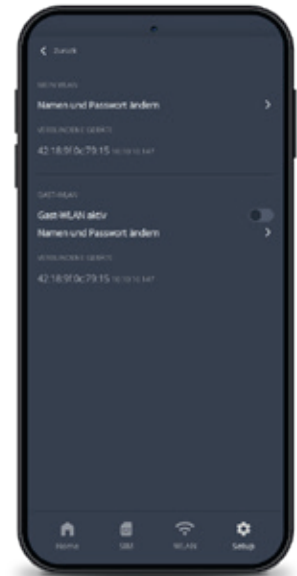

Router Settings

Add the website to your smartphone's home screen. After that you are just one button press away from the **CAMPERNET**.