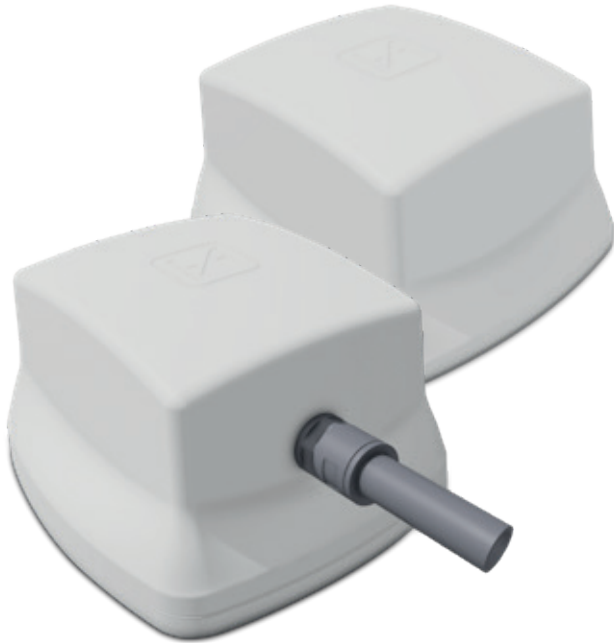

Roof Antenna 4x4

Technology	5G 4x4 MIMO WLAN 2x2 MIMO
Dimensions	173x161x98 mm³
Weight	Central 450 g Laterally 600 g
Frequency range	
Low band	698-960 MHz
Mid band	1426-2690 MHz
High band	3200-3900 MHz
ISM band	2,4 GHz / 5 GHz
Gain	max. 5 dBi
Cable length	Central 1,5 m Laterally 3 m
Item No.	
Central	4260603850891
Laterally	4260603850907
Assembly of	Hagelschutz-/ Metal roof
RRP	
Central	269 €
Laterally	299 €

The roof antenna works on any hail protection roof, regardless of whether it is metal, GRP or wood