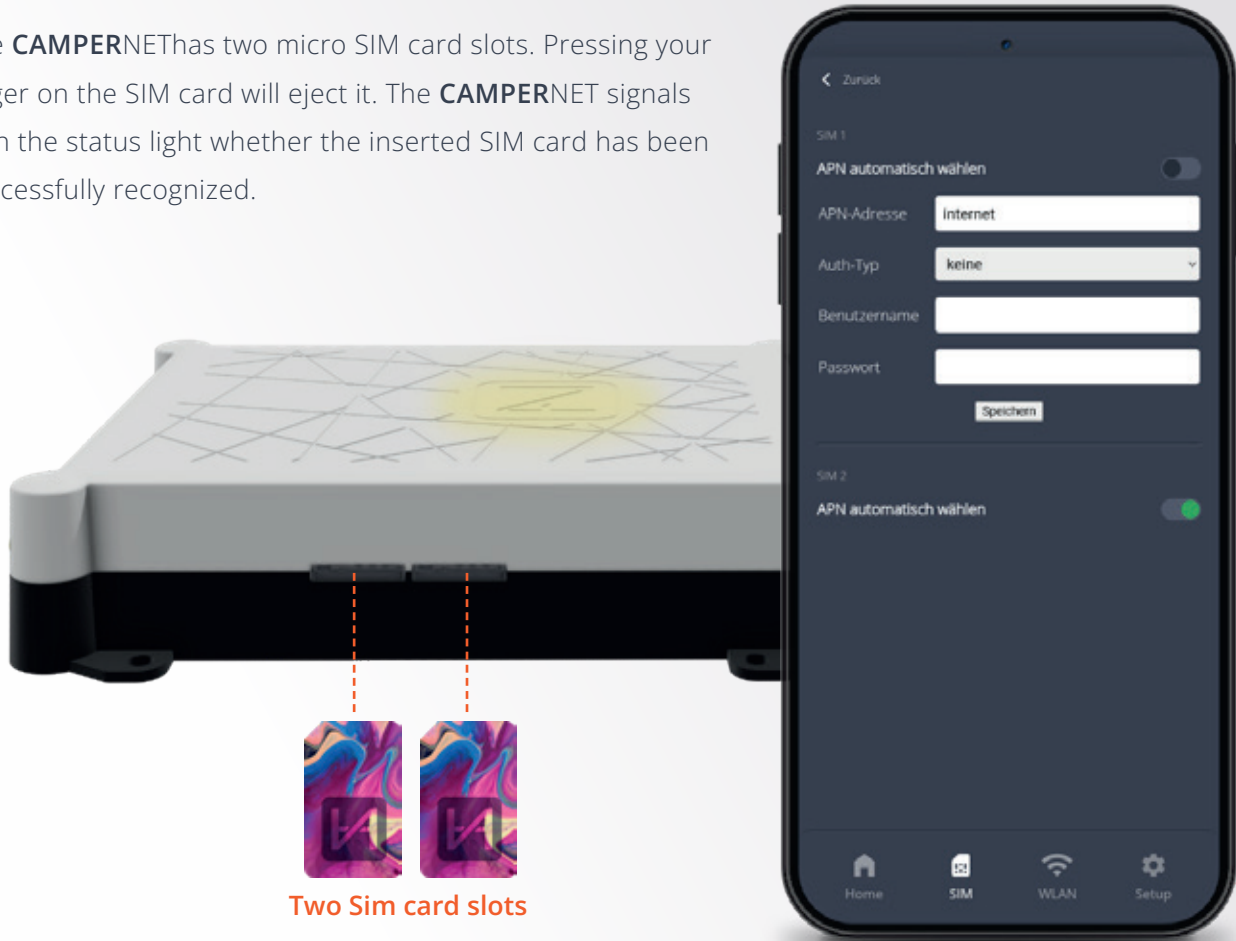

Easy Configuration of SIM cards

The **CAMPERNET** has two micro SIM card slots. Pressing your finger on the SIM card will eject it. The **CAMPERNET** signals with the status light whether the inserted SIM card has been successfully recognized.