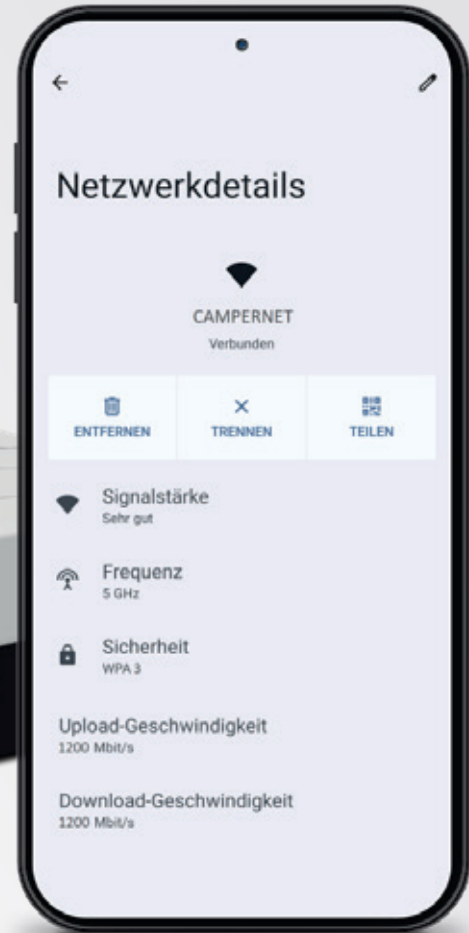

Fast WiFi

CAMPERNET offers you ultra-fast WiFi with WiFi6 technology. In automatic mode, our **CAMPERNET** connects to known WLANs automatically like your smartphone.