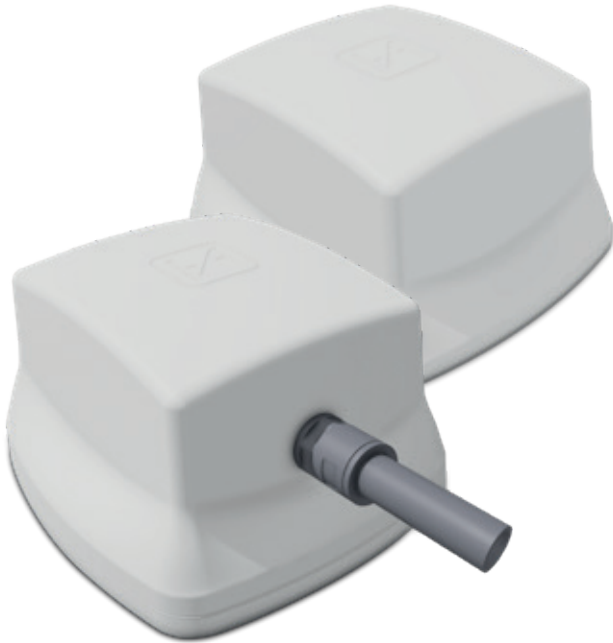

Suitable for metal roofs. Aerodynamic for cruising speeds over 120 km/h.

For motorhomes or caravans that have a metal roof

e.g. panel vans, Concorde, Fendt caravans

The roof fin is a 2x2 LTE & WLAN multi-band MIMO antenna specifically designed for installation on panel vans. Highest range, high data rate and best reception combined with an attractive design. Available in black and white.

Cable routing: centrally downwards

Roof Antenna 2x2

Technology	5G 2x2 MIMO WLAN 2x2 MIMO
Dimensions	173x161x98 mm ³
Weight	Central 450 g Laterally 600 g
Frequency range	
Low band	698-960 MHz
Mid band	1426-2690 MHz
High band	3200-3900 MHz
ISM band	2,4 GHz / 5 GHz
Gain	max. 5 dBi
Cable length	Central 1,5 m Laterally 3 m
Item No.	
Central	4260603850846
Laterally	4260603850853
Assembly of	Hail protected Metal roof
RRP	
Central	199 €
Laterally	239 €